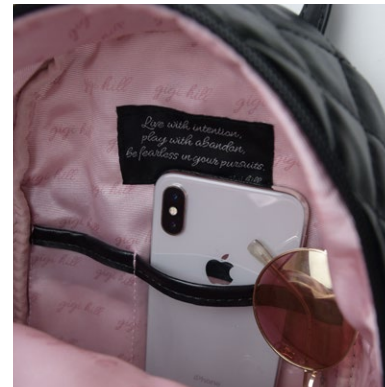

Packed with style and function, our Lennon mini backpack offers lots of wearable options. Wear Lennon over the shoulder as a handbag, or slung back as a backpack. You'll have serious access to the many exterior pockets, and the always on point inside slip pockets.

This deceptively sleek yet functional mini fashion find offers fun, versatility and style!