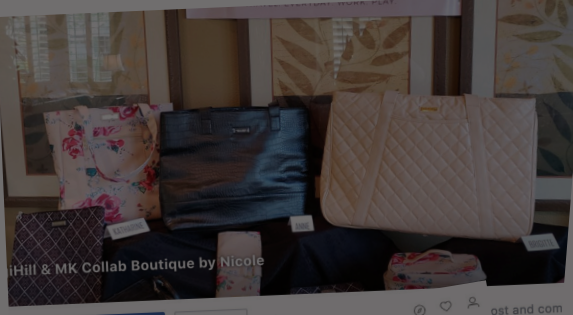

Join Group
Instagram
gigihillbags
15 posts 215 followers 38 following
GIGI HILL @gigihillbags Travel & Everyday Accessories for Work and Play
#WEREBACK!
gigihillbags.com

Gabrielle DeSantis
April 18 at 8:53am
All Stylists Training Call - Marketing Materials Overview

GIGI HILL
PRE-SALE KITS
MIDWINTER 2018 - 2019
EVERYDAY & TRAVEL COLLECTIONS

Susan Bacon updated her cover photo.
April 20 at 8:10pm

GIGI HILL
ASHLEY
TRAVEL CLUTCH

“LIVE WITH INTENTION, PLAY WITH ABANDON, BE FEARLESS IN YOUR PURSUITS.”

Brenda Rose Jones
April 6 at 9:40am

Just posted exciting information in my GIGI Hill VIP Group!! For those of you who are members, go check it out! If you're not already a member but would like to be & in the know, comment below & I'll add you in! 🌸🌸🌸

GIGI HILL
TRAVEL & ACCESSORIES
FOR WORK AND PLAY

gigihillbags
15 posts 215 followers 38 following
GIGI HILL @gigihillbags Travel & Everyday Accessories for Work and Play
#WEREBACK!
gigihillbags.com