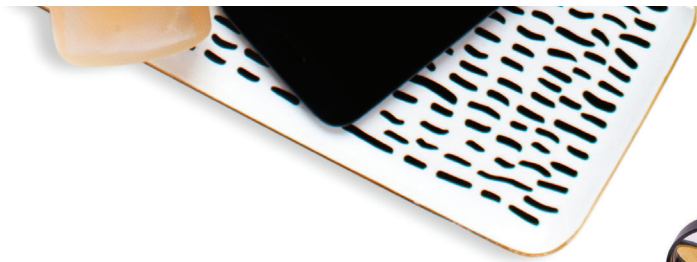

antique floral
USGG100003

geo
USGG100004