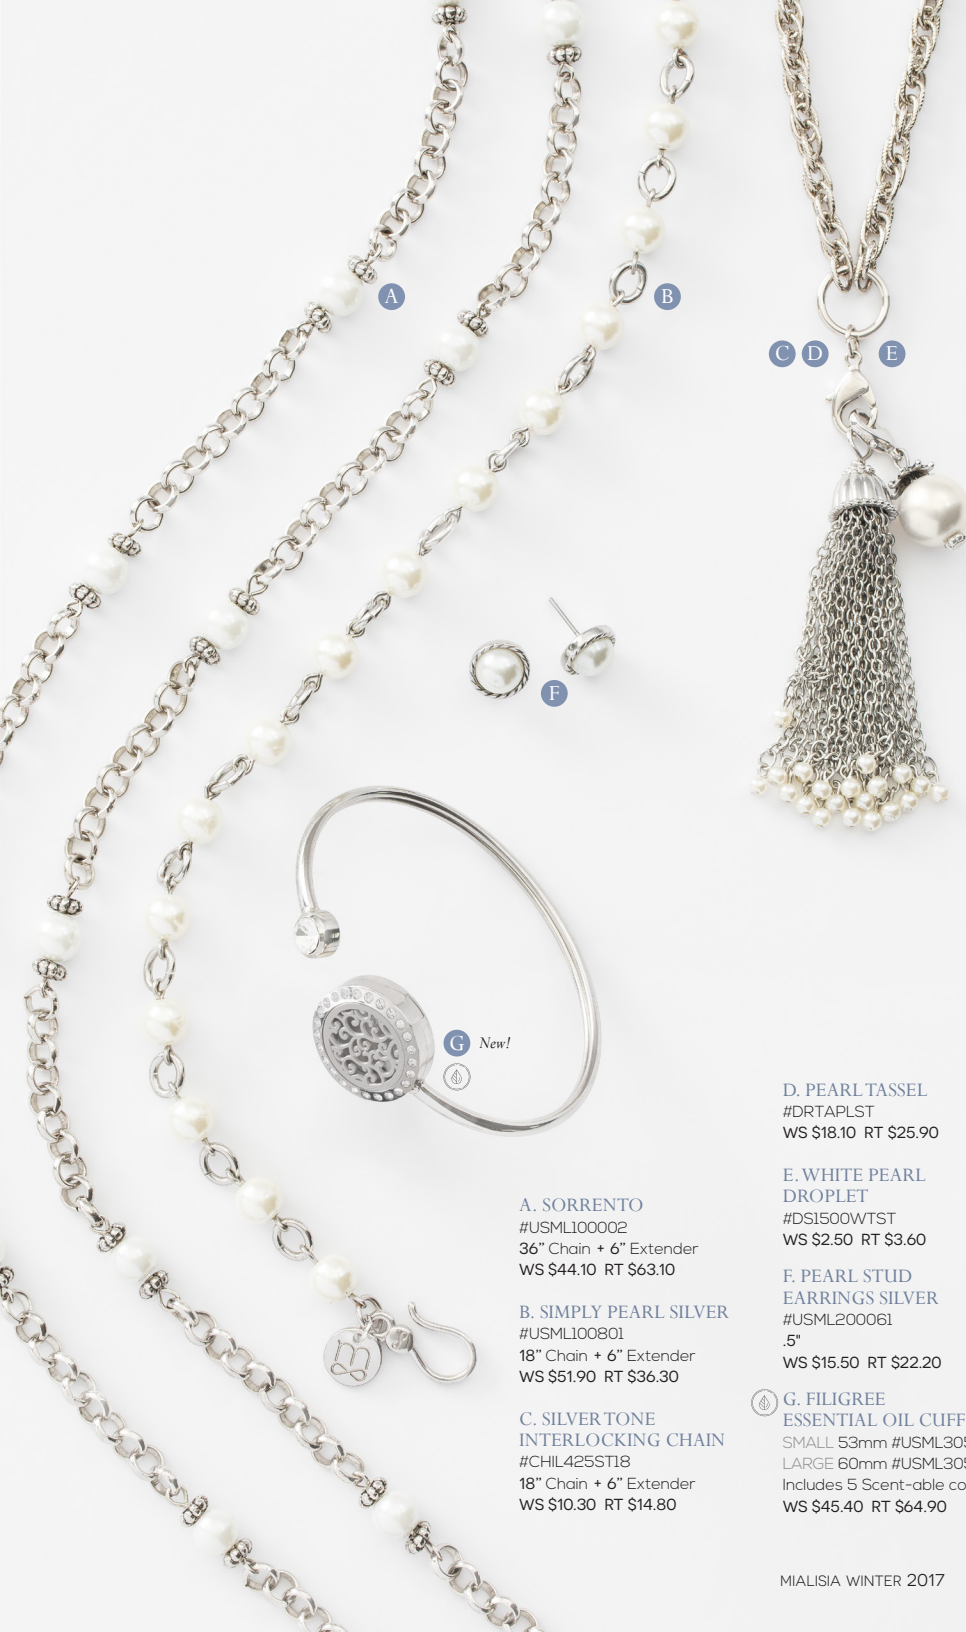

Use your favorite essential oil!

A. INFINITY LOCKET
 #USML401110
 1.75" Locket + 18" Chain
 WS \$45.40 RT \$64.90

B. SILVER CRYSTAL HEART CHARM
 #CALV2702
 WS \$5.10 RT \$7.30

C. MINI SWAROVSKI CRYSTALS CLEAR
 #USML407701
 12 Pack
 WS \$5.10 RT \$7.30

D. INFINITY CHAIN
 #CHINFTYST32
 32" Chain
 WS \$36.30 RT \$51.90

E. VICTORIA SILVER
 #USML100014
 36" Chain + 6" Extender
 WS \$64.90 RT \$92.80

F. INFINITY CUFF
 #BRINFCUFST
 WS \$32.40 RT \$46.30

G. INFINITY STUD EARRING
 #USML200089
 5"
 WS \$24.60 RT \$35.20

 **H. INFINITY ESSENTIAL OIL LOCKET**
 #USML401113
 1.2" X 0.4"
 Includes 5 Scent-able coins.
 WS \$45.40 RT \$64.90

06.

FILIGREE & PEARLS COLLECTION

Perfectly coordinated silver pieces
complement any winter jewellery look.