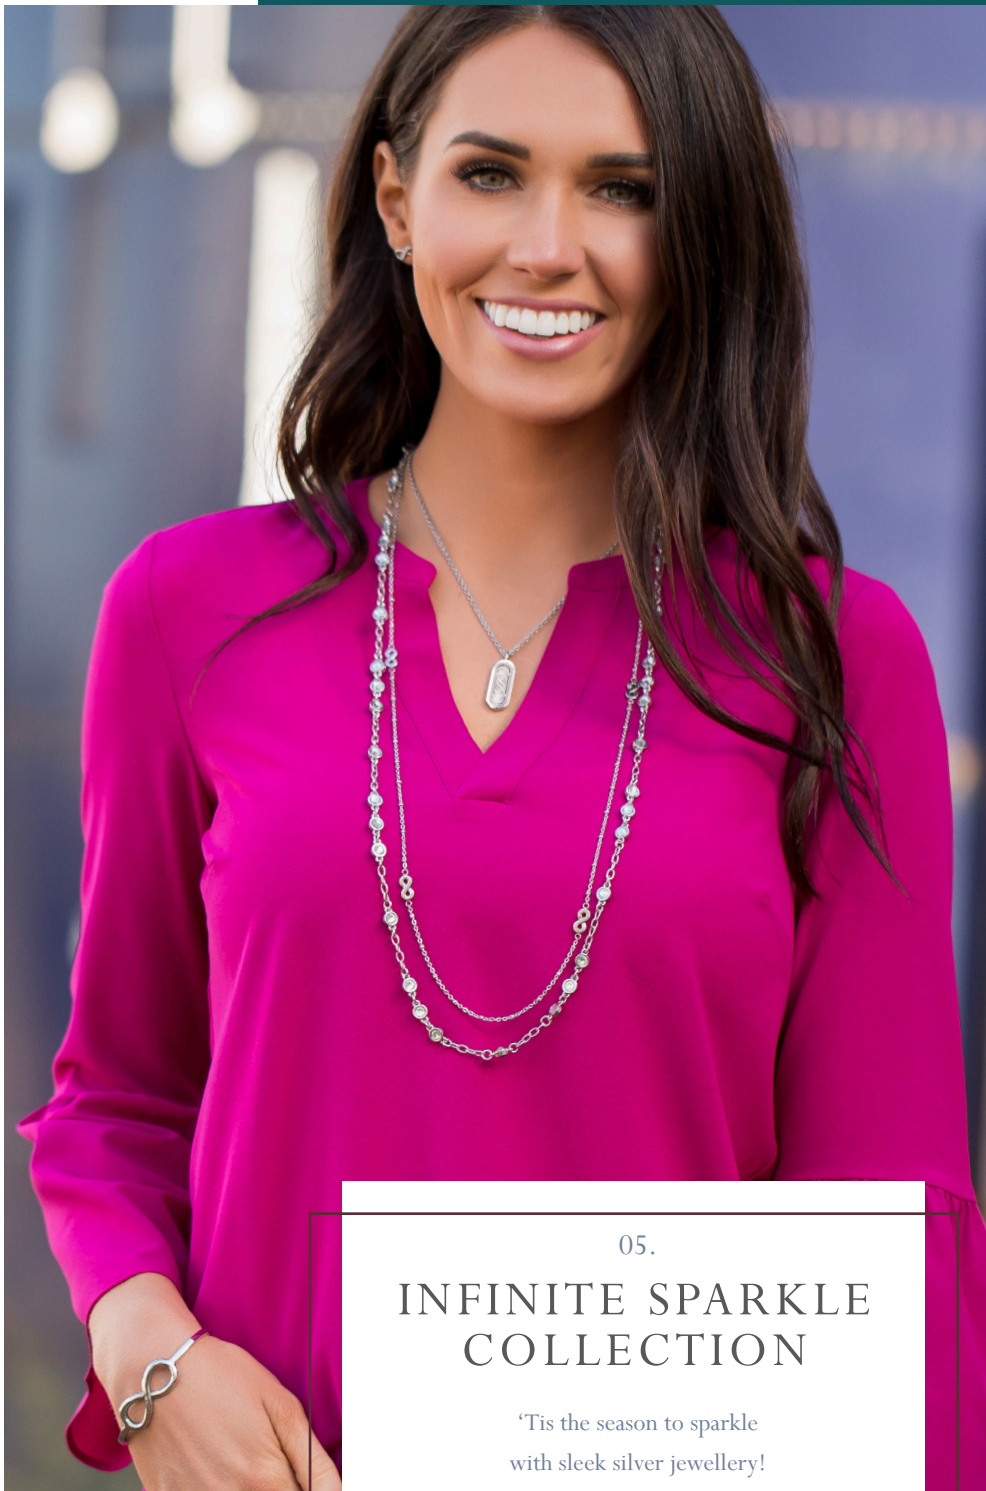

C. GOLD TEARDROP LOCKET
#USML401062
1.75" Locket + 18" Chain
WS \$41.50 RT \$59.30

D. TREE CHARM
#USML405038
0.6"
Does not fit mini lockets.
WS \$7.70 RT \$11.10

E. LOCKET FLECKS GOLD
#USML408001
WS \$14.20 RT \$20.30