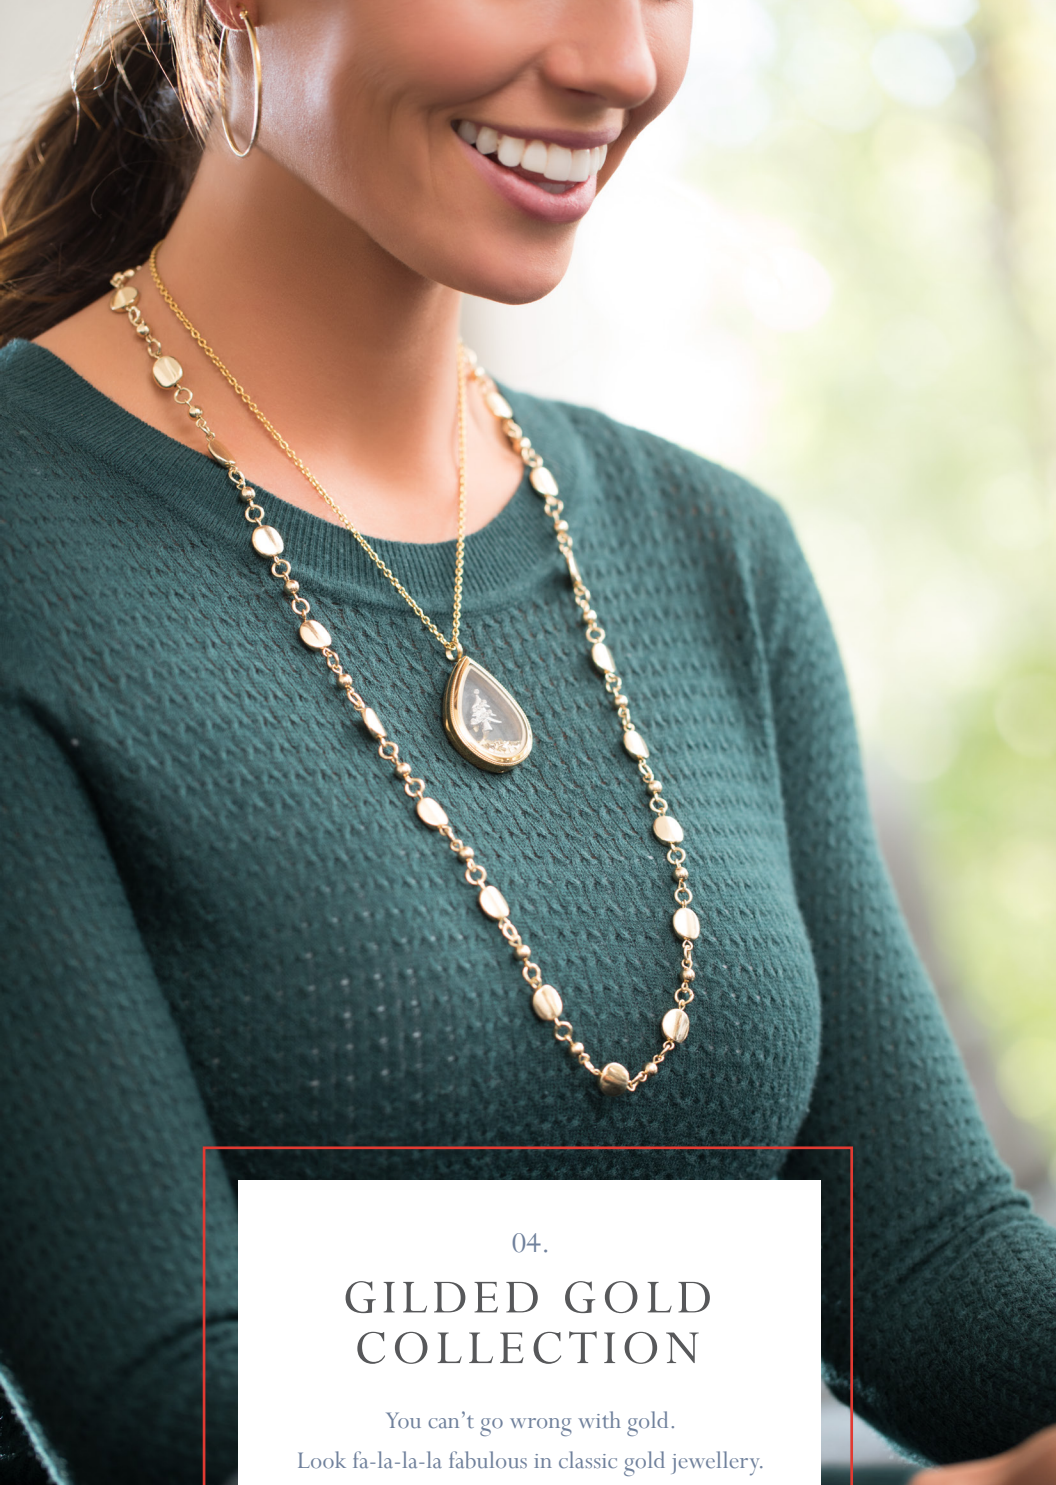

04.

GILDED GOLD COLLECTION

You can't go wrong with gold.
Look fa-la-la-la fabulous in classic gold jewellery.