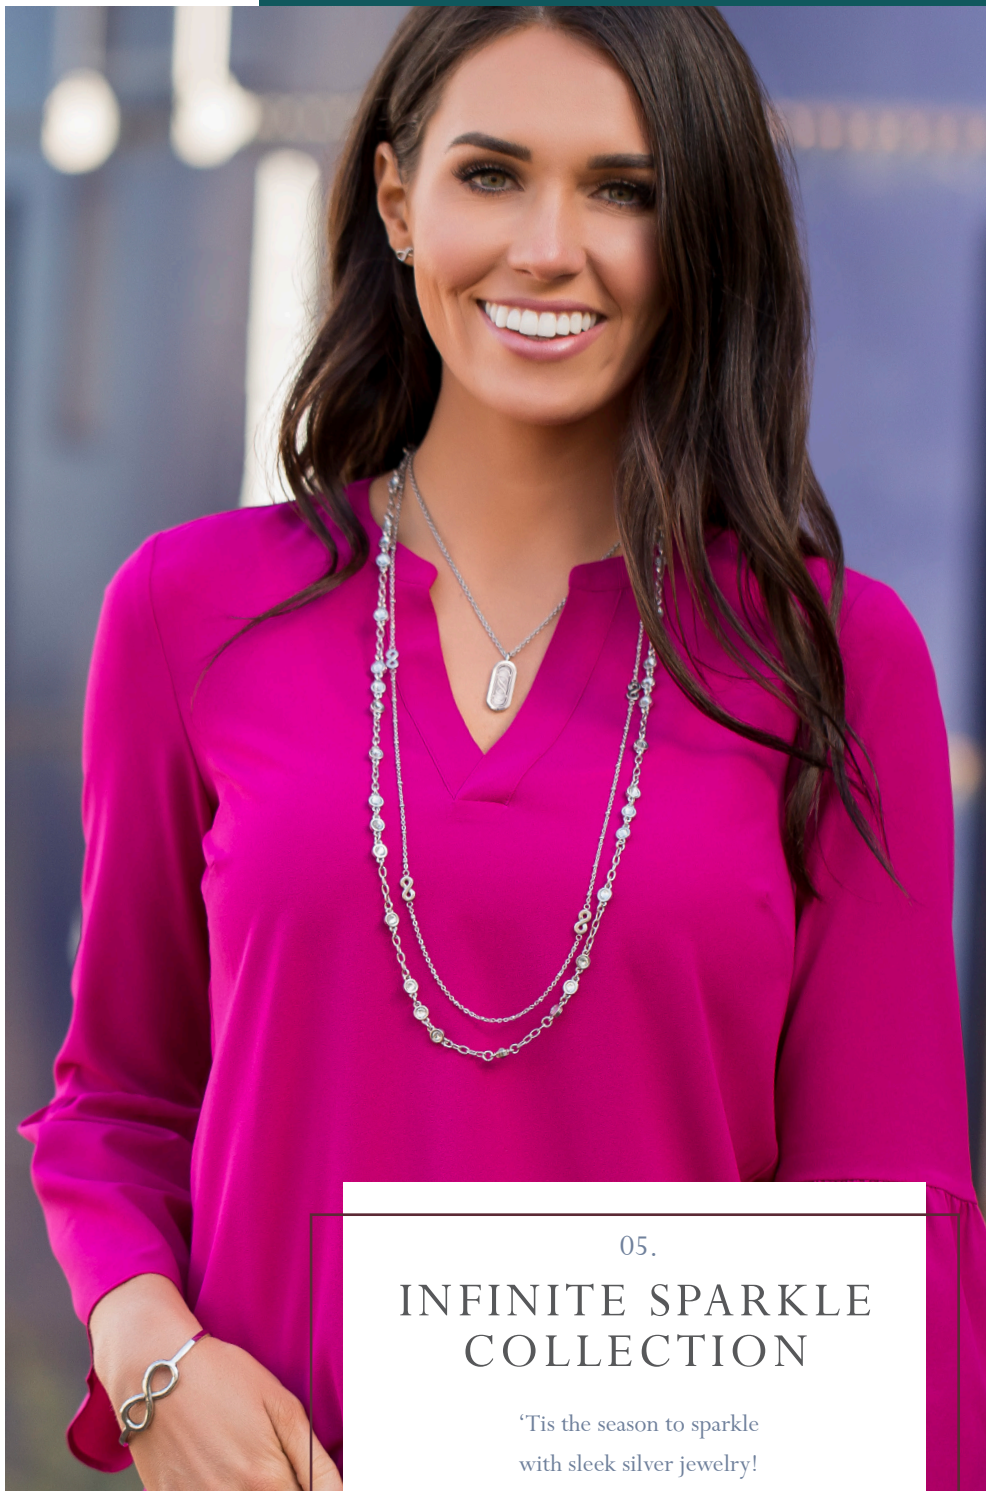

05.

INFINITE SPARKLE COLLECTION

'Tis the season to sparkle
with sleek silver jewelry!