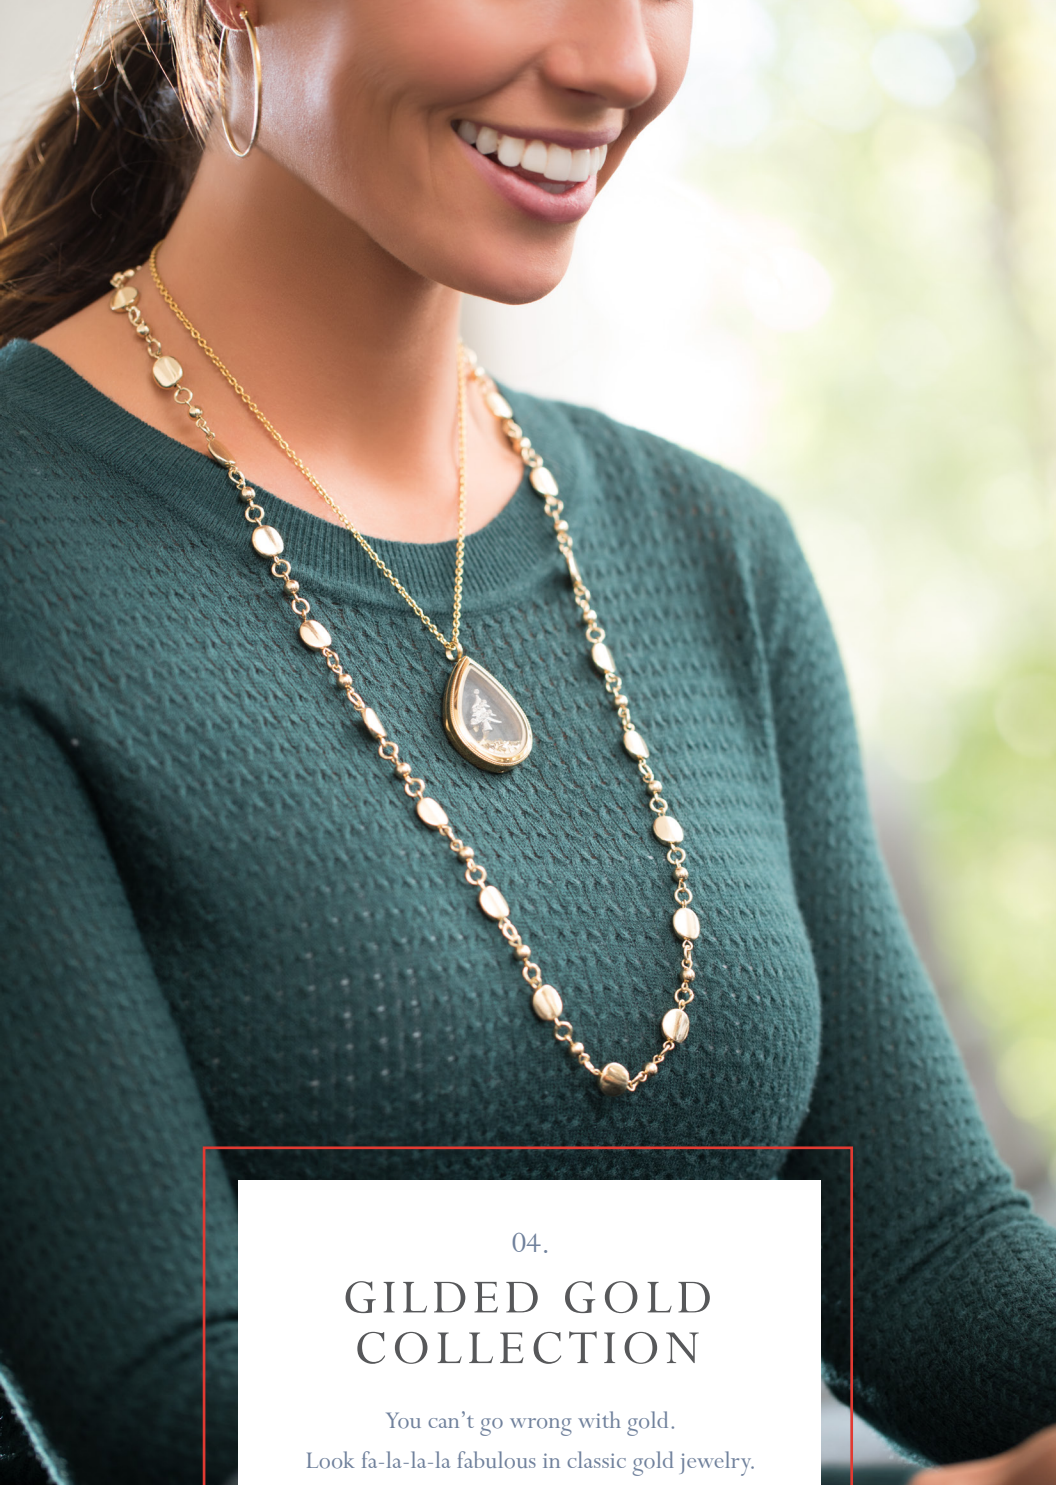

F. TEARDROP CLASSIC SILVER

#MXML100164
36" Chain + 6" Extender
WS \$902 RT \$1289

04.

GILDED GOLD COLLECTION

You can't go wrong with gold.
Look fa-la-la-la fabulous in classic gold jewelry.

A

B

C D E
New!