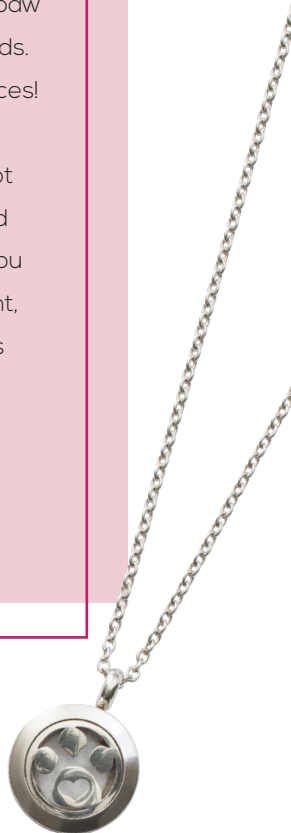

FESTIVE & FASHIONABLE

Experience Mialisia's new Winter 2017 Collection. Our jewelry is timeless, on-trend and infinitely just-right.

And this season, we're introducing new Essential Oil Lockets. Featuring a modern design for him and stylish looks for her, there's even a sweet paw print locket to celebrate our four-legged friends. Just look for this symbol (🐾) to find these pieces!

Feeling polished and professional? We've got a look for that. Fun and flirty? That, too. And everything in-between. VersaStyle™ allows you to customize your jewelry whenever you want, however you want. So the style you crave is always exactly the style you get.

mialisia™

With our innovative hook-shaped design, Mialisia VersaStyle™ pieces can be linked, layered, and transformed into unique and beautiful creations.