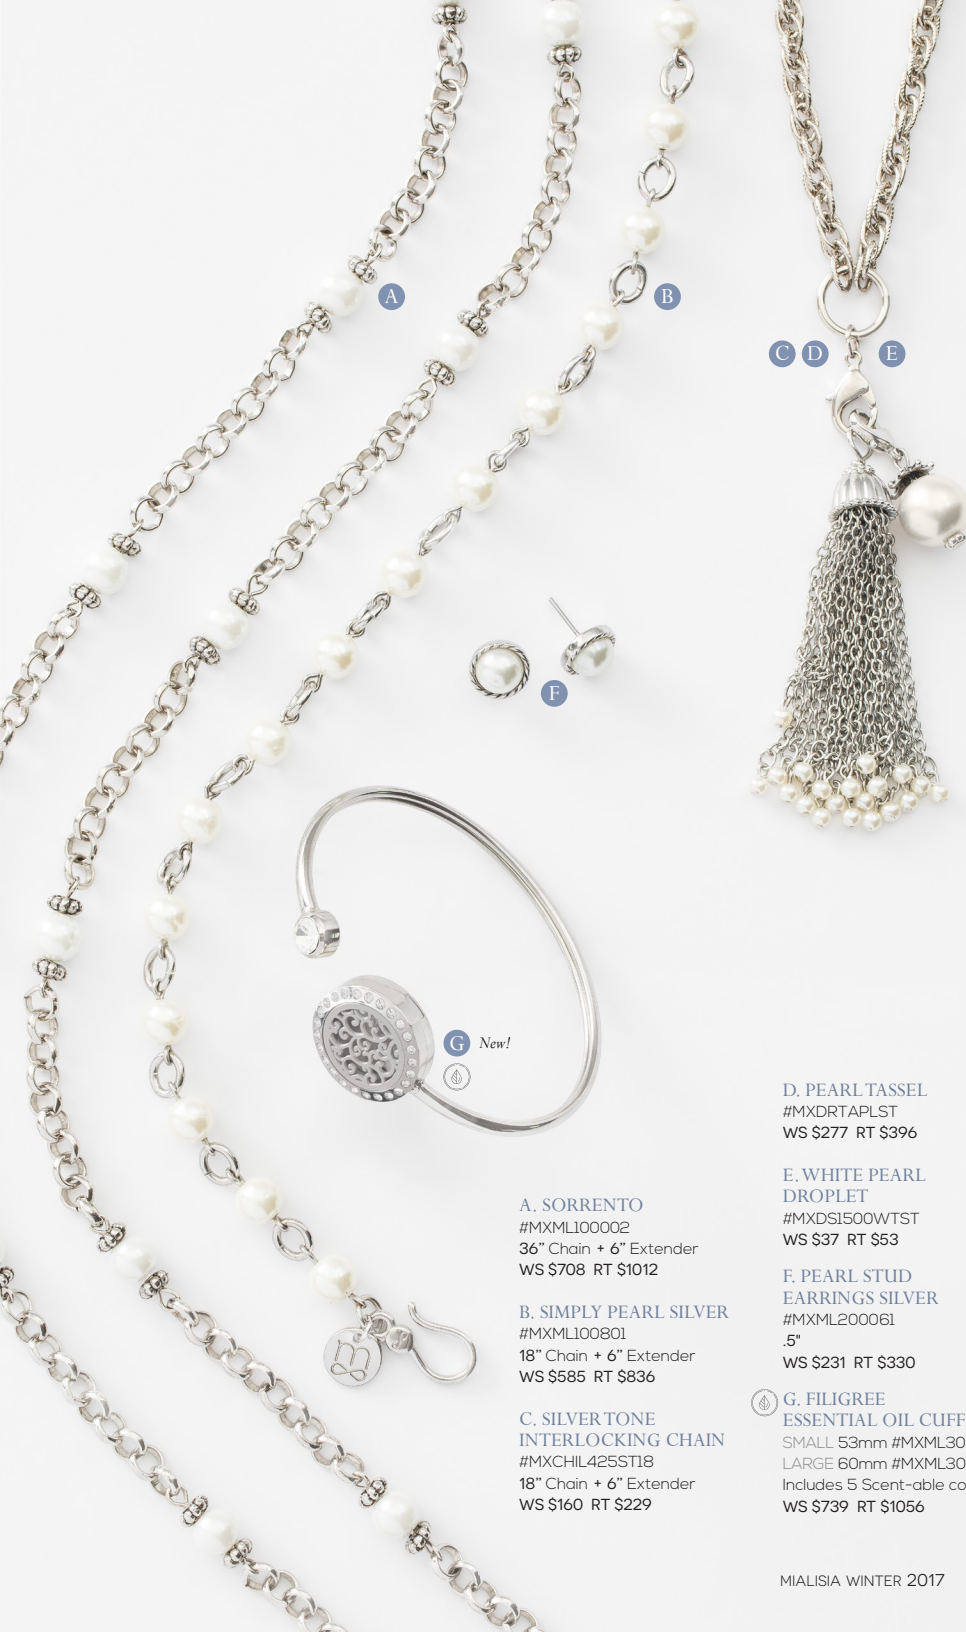

A

B

C

D

E

F

G

New!

A. SORRENTO
#MXML100002
36" Chain + 6" Extender
WS $708 RT $1012

B. SIMPLY PEARL SILVER
#MXML100801
18" Chain + 6" Extender
WS $585 RT $836

C. SILVER TONE INTERLOCKING CHAIN
#MXCHIL425ST18
18" Chain + 6" Extender
WS $160 RT $229

D. PEARL TASSEL
#MXDRTAPLST
WS $277 RT $396

E. WHITE PEARL DROPLET
#MXDSI500WTST
WS $37 RT $53

F. PEARL STUD EARRINGS SILVER
#MXML20006L
.5"
WS $231 RT $330

G. FILIGREE ESSENTIAL OIL CUFF
SMALL 53mm #MXML305032
LARGE 60mm #MXML305031
Includes 5 Scent-able coins.
WS $739 RT $1056