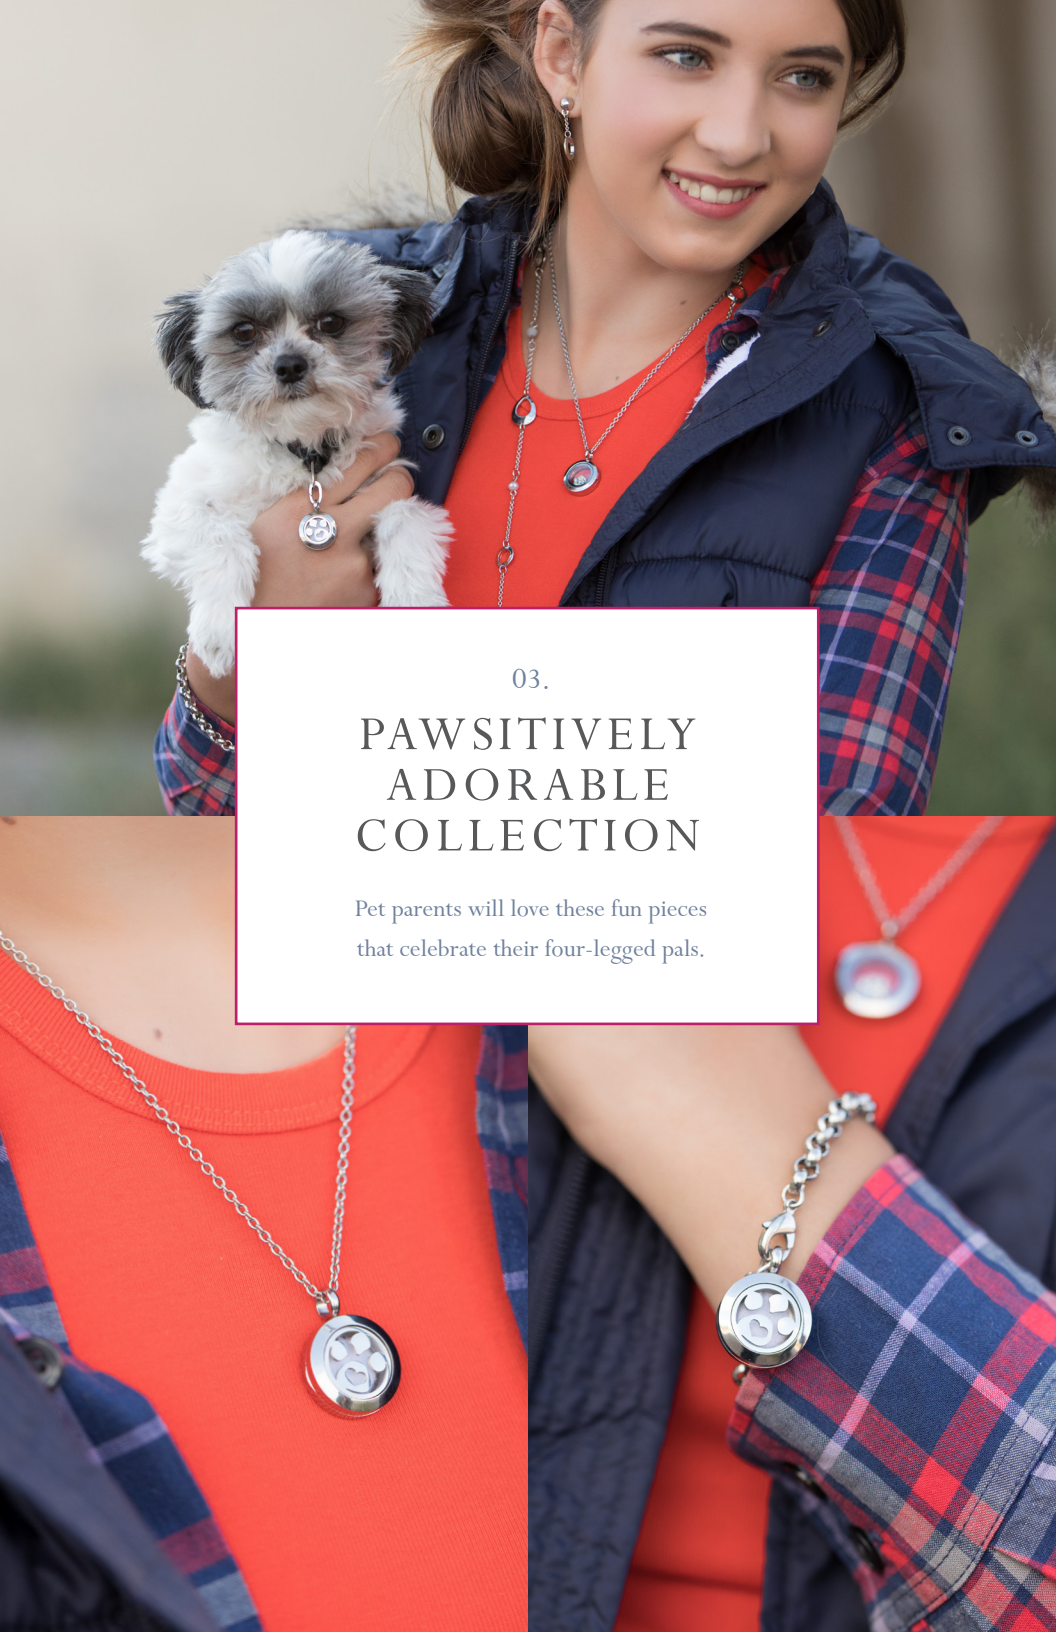

03.

PAWSITIVELY ADORABLE COLLECTION

Pet parents will love these fun pieces
that celebrate their four-legged pals.