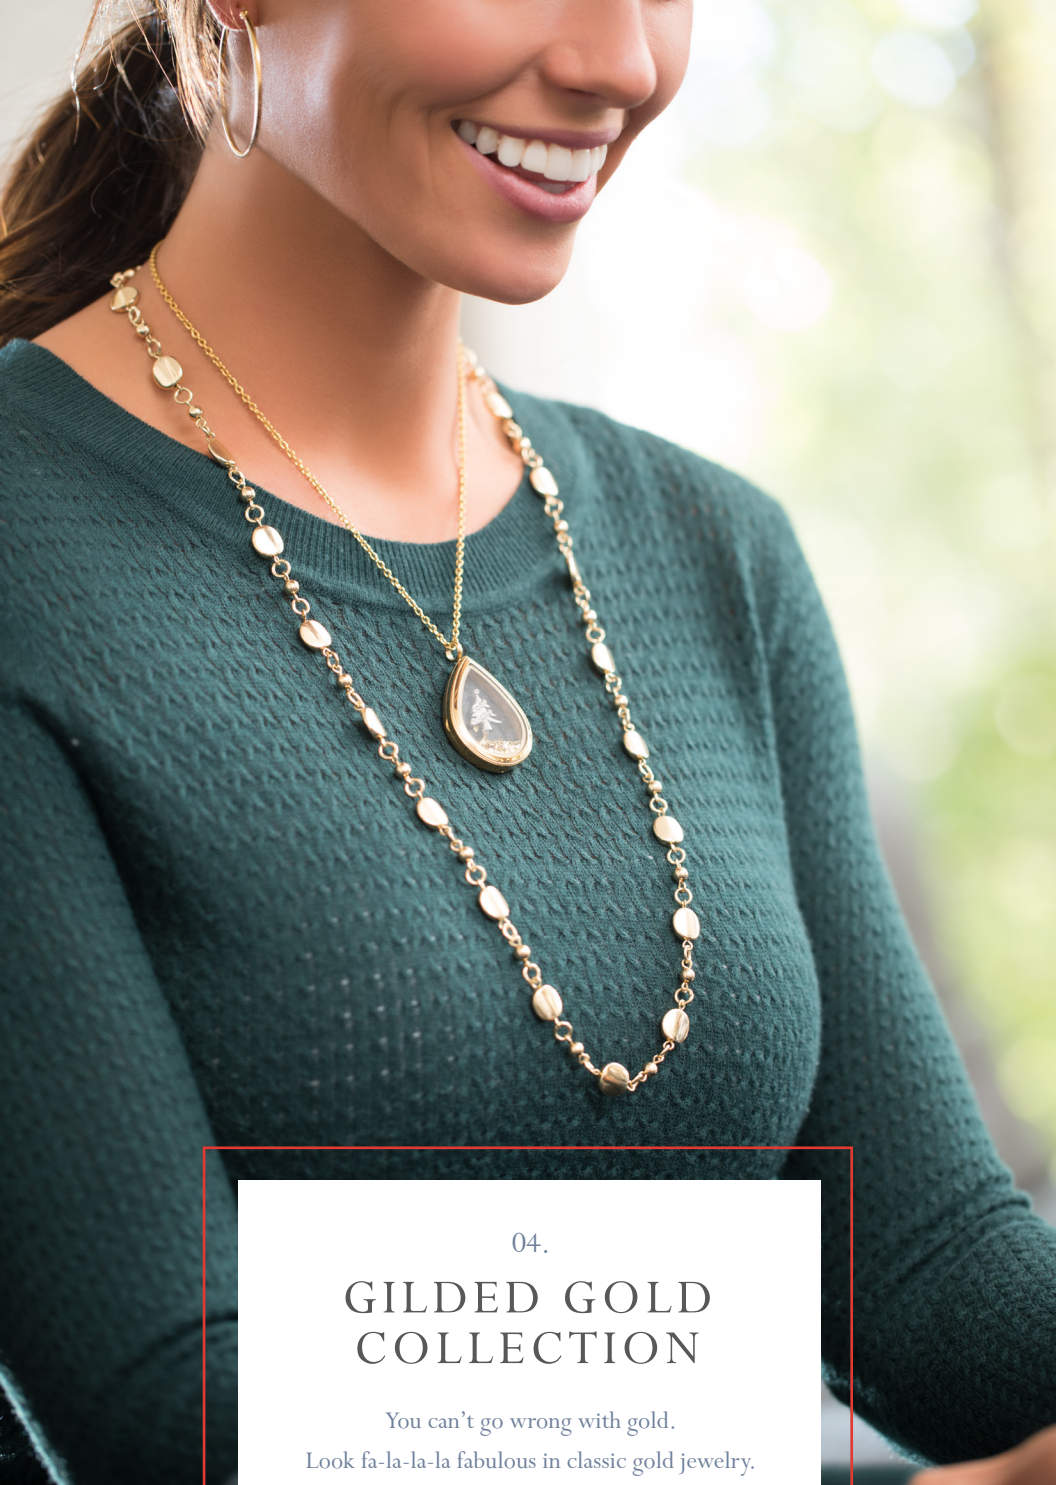

04.

GILDED GOLD COLLECTION

You can't go wrong with gold.
Look fa-la-la-la fabulous in classic gold jewelry.