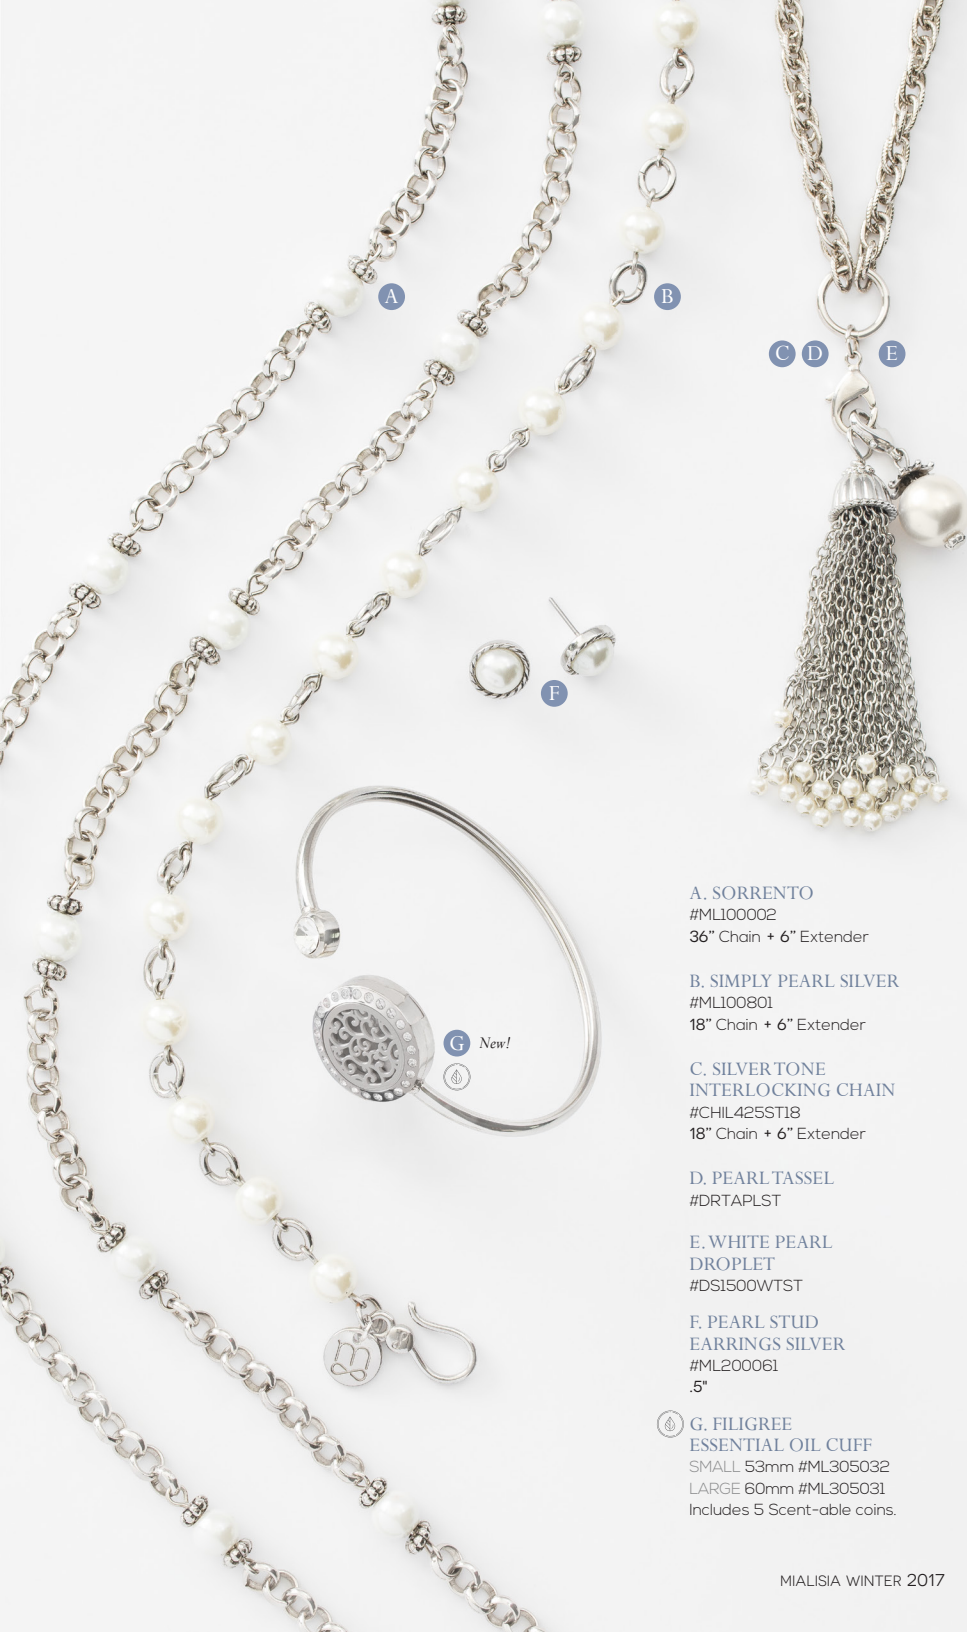

**H. INFINITY
 ESSENTIAL OIL LOCKET**
 #ML401113
 1.2" X 0.4"
 Includes 5 Scent-able coins.

*Use your favorite
 essential oil!*

H  *New!*

06.

FILIGREE & PEARLS COLLECTION

Perfectly coordinated silver pieces
complement any winter jewelry look.

A. SORRENTO
 #ML100002
 36" Chain + 6" Extender

B. SIMPLY PEARL SILVER
 #ML100801
 18" Chain + 6" Extender

**C. SILVER TONE
 INTERLOCKING CHAIN**
 #CHIL425ST18
 18" Chain + 6" Extender

D. PEARL TASSEL
 #DRTAPLST