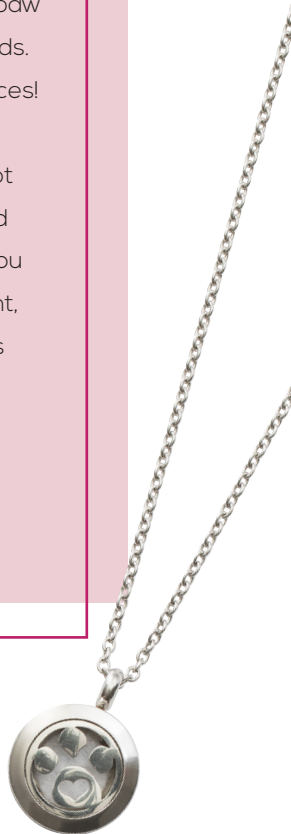

FESTIVE & FASHIONABLE

Experience Mialisia's new Winter 2017 Collection. Our jewelry is timeless, on-trend and infinitely just-right.

And this season, we're introducing new Essential Oil Lockets. Featuring a modern design for him and stylish looks for her, there's even a sweet paw print locket to celebrate our four-legged friends. Just look for this symbol (🐾) to find these pieces!

Feeling polished and professional? We've got a look for that. Fun and flirty? That, too. And everything in-between. VersaStyle™ allows you to customize your jewelry whenever you want, however you want. So the style you crave is always exactly the style you get.

mialisia™

With our innovative hook-shaped design, Mialisia VersaStyle™ pieces can be linked, layered, and transformed into unique and beautiful creations.